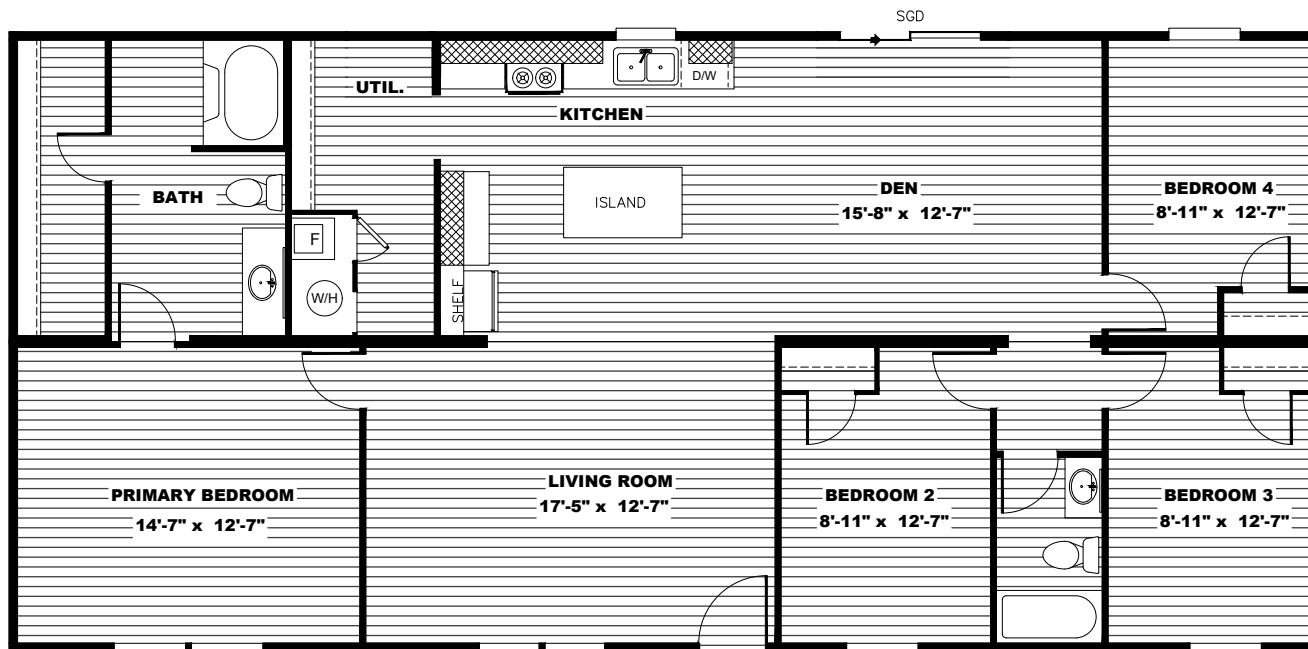

# MARVEL 4

TRU28564A // 28x56 // 1,475 sq ft // 4 beds // 2 baths

OWN IT

The home series and floor plans indicated will vary by retailer and state. Your local Home Center can quote you on specific prices and terms of purchase for specific homes. TRU invests in continuous product and process improvement. All home series, floor plans, specifications, dimension, features, materials, availability, and starting prices shown on this website are artist's renderings or estimates, and are subject to change without notice. Dimensions are nominal and length and width measurements are from exterior wall to exterior wall.